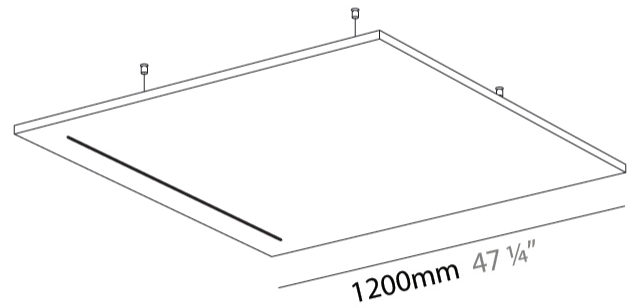

GENERAL

Series: Just Black Acoustic
Brand: Prolicht
Division: Architectural
Mounting Type: Suspension
Mounting Location: Ceiling

PHYSICAL

Shape: Square
Length (mm): 1200
Length (in): 47 1/4
Width (mm): 1200
Width (in): 47 1/4
Height (mm): 41
Height (in): 1 5/8

Light Distribution: Direct
Fixture Finish: [ANC / ASH / BNA / BTC / BZE / CEL / EGG / EVG / FOG / FOS / FST / FUA / IRI / IRO / KHA / LIC / LIM / MER / MSN / MUS / ONX / PEA / PLU / POL / PPY / RAY / ROY / RST / STE / SWD / TAN / TAU](#)

Holder Finish: [SSR / BKV / CWI / CRY / HAB / LAG / UFT / ITA / RUA / RUR / MIC / FTG / MYG / TWT / LOD / PUS / FRO / FUP / KIA / POP / BLS / SPG / MEY / GOH / GUM / CHC / COM / ABZ / JAG](#)

Fixture Material: Aluminum
Cable Details: [2,000mm / 6,000mm Transparent Cable](#)

ELECTRICAL

Lamp Type: LED
Input Wattage (W): 23
Total Output Wattage (W): 20.9
Dimming: Non-Dimmable
Driver Included: No
Driver Location: Remote
Driver Type: Constant Voltage - Universal
Driver Class: Class 2
Input Voltage (V): 120 - 277
Output Voltage (V): 24

LED

Color Temperature (°K): 2700
Max. Delivered Lumen (lm): 603
Nominal Lumen (lm): 862
CRI: >90 CRI
Lamp Life (hrs): 80000

OPTICAL

Beam Angle: 30

RATINGS AND CERTIFICATIONS

Certified By: Certified for North American Standards
IP rating: IP20

PROJECT
TYPE
SPECIFIER
QUANTITY
DATE